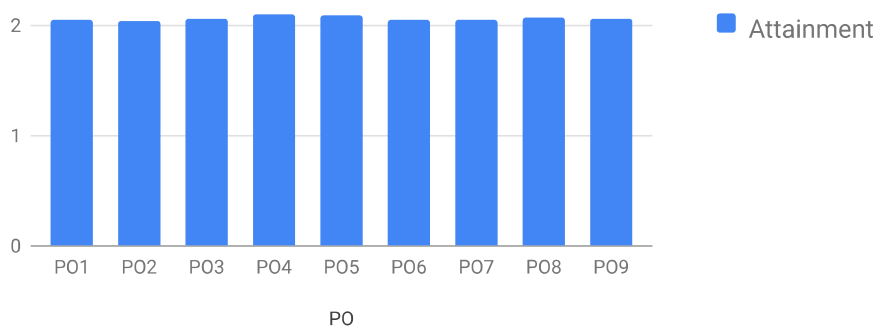

PSO Attainment

PSO	PSO Attainment
PSO1	2.04
PSO2	2.02
PSO3	2.06
PSO4	2.23
PSO5	2.24

MARIAN COLLEGE KUTTIKANAM

(AUTONOMOUS)
MAKING COMPLETE

STUDENT PO-PSO Attainment

Name: AMEER MUHAMMADU

Reg. No : 20PMH106

PO Attainment

PO	Attainment
PO1	2.06
PO2	2.05
PO3	2.07
PO4	2.11
PO5	2.1
PO6	2.06
PO7	2.06
PO8	2.08
PO9	2.07

PSO Attainment

PSO	PSO Attainment
PSO1	2.05
PSO2	2.09
PSO3	2.07
PSO4	2.07
PSO5	2.07

STUDENT PO-PSO Attainment