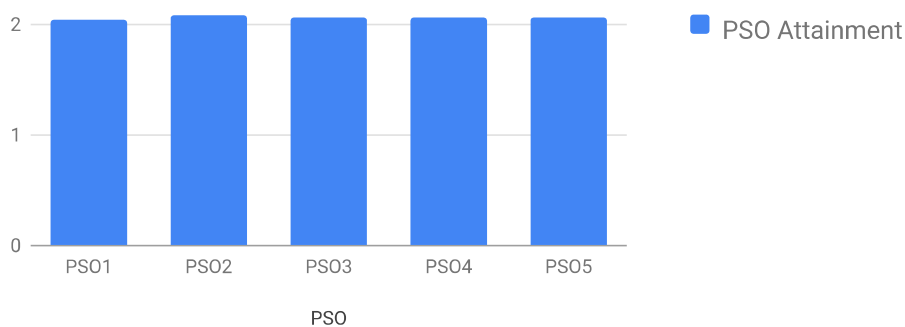

PSO Attainment

PSO	PSO Attainment
PSO1	2.04
PSO2	2.02
PSO3	2.06
PSO4	2.23
PSO5	2.24

MARIAN COLLEGE KUTTIKANAM

(AUTONOMOUS)
MAKING COMPLETE

STUDENT PO-PSO Attainment

Name: AMEER MUHAMMADU

Reg. No : 20PMH106

PO Attainment

PO	Attainment
PO1	2.06
PO2	2.05
PO3	2.07
PO4	2.11
PO5	2.1
PO6	2.06
PO7	2.06
PO8	2.08
PO9	2.07

PSO Attainment

PSO	PSO Attainment
PSO1	2.05
PSO2	2.09
PSO3	2.07
PSO4	2.07
PSO5	2.07

STUDENT PO-PSO Attainment