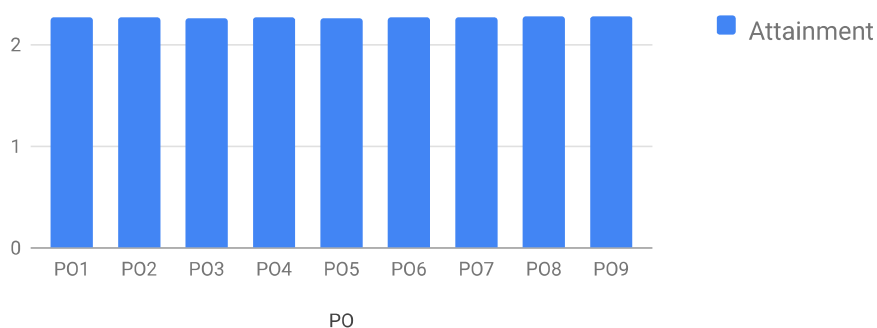

PSO Attainment

PSO	PSO Attainment
PSO1	2.35
PSO2	2.36
PSO3	2.36
PSO4	2.34
PSO5	2.34

MARIAN COLLEGE KUTTIKANAM

(AUTONOMOUS)
MAKING COMPLETE

STUDENT PO-PSO Attainment

Name: VARSHA S BABU

Reg. No : 20PMH125

PO Attainment

PO	Attainment
PO1	2.28
PO2	2.28
PO3	2.27
PO4	2.28
PO5	2.27
PO6	2.28
PO7	2.28
PO8	2.29
PO9	2.29

PSO Attainment

PSO	PSO Attainment
PSO1	2.29
PSO2	2.29
PSO3	2.29
PSO4	2.27
PSO5	2.29