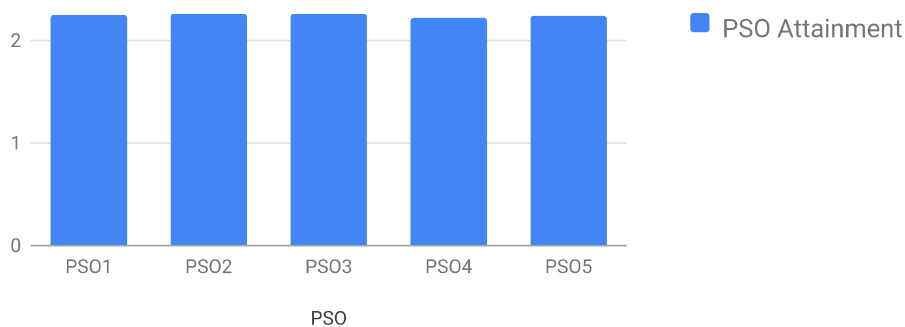

PSO Attainment

PSO	PSO Attainment
PSO1	2.32
PSO2	2.34
PSO3	2.33
PSO4	2.31
PSO5	2.31

MARIAN COLLEGE KUTTIKANAM

(AUTONOMOUS)
MAKING COMPLETE

STUDENT PO-PSO Attainment

Name: SANISH PAUL

Reg. No : 20PMH122

PO Attainment

PO	Attainment
PO1	2.25
PO2	2.28
PO3	2.27
PO4	2.27
PO5	2.26
PO6	2.25
PO7	2.26
PO8	2.27
PO9	2.24

PSO Attainment

PSO	PSO Attainment
PSO1	2.26
PSO2	2.27
PSO3	2.27
PSO4	2.23
PSO5	2.25

MARIAN COLLEGE KUTTIKKANAM