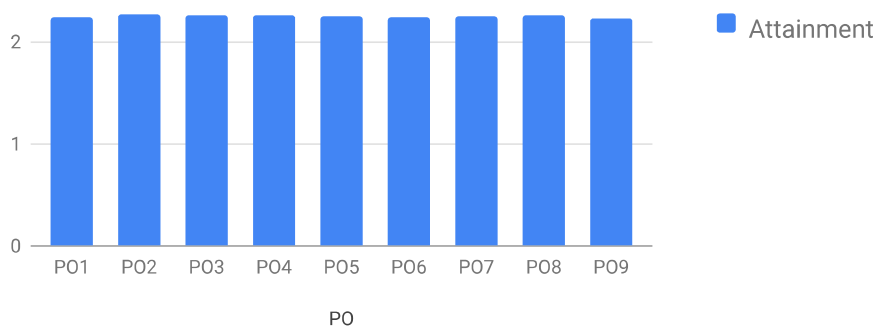

PSO Attainment

PSO	PSO Attainment
PSO1	2.32
PSO2	2.34
PSO3	2.33
PSO4	2.31
PSO5	2.31

MARIAN COLLEGE KUTTIKANAM

(AUTONOMOUS)
MAKING COMPLETE

STUDENT PO-PSO Attainment

Name: SANISH PAUL

Reg. No : 20PMH122

PO Attainment

PO	Attainment
PO1	2.25
PO2	2.28
PO3	2.27
PO4	2.27
PO5	2.26
PO6	2.25
PO7	2.26
PO8	2.27
PO9	2.24

PSO Attainment

PSO	PSO Attainment
PSO1	2.26
PSO2	2.27
PSO3	2.27
PSO4	2.23
PSO5	2.25

MARIAN COLLEGE KUTTIKKANAM